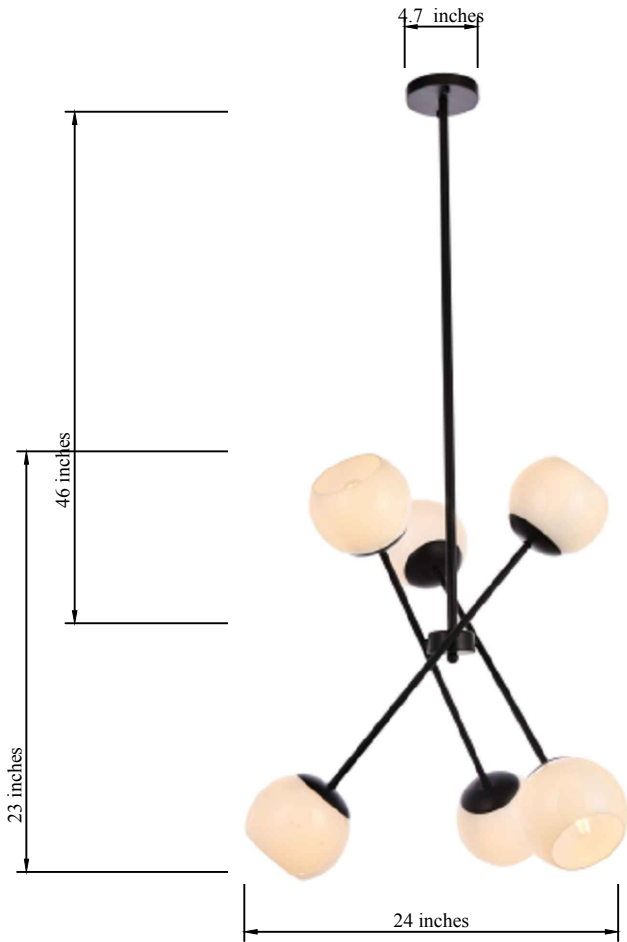

### AXL 6-Light Black Pendant

Black  
Item No:LD657D24BK

Brass  
Item No:LD657D24BR

Black & Brass  
Item No:LD657D24BRK

Available Finishes

#### Dimensions

Canopy Size(in)	D4.7"*H1"
Chain/Rod Length	46"
Length	N/A
Width	24"
Height	23"
Maximum Height	60.6"

#### Specifications

Finish	3 Finishes
Material	Iron / Glass
Glass Color	White
Type	Pendant
Hanging Device	Rod
Voltage	110-125V
Dimmable	Yes
Warranty	1 Year Limited
Shipment Type	Small Parcel